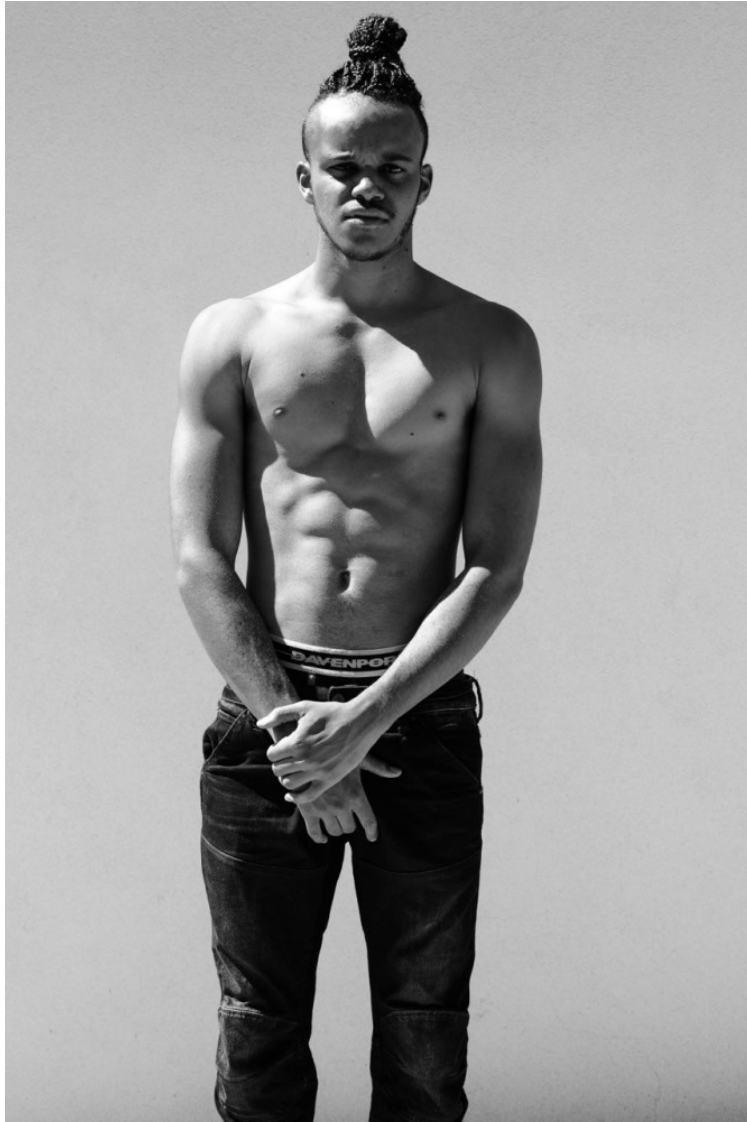

**m|s**  
REPRESENTS

**TARIK F**

Height: 180cm / 5' 11" Chest: 89cm / 35" Waist: 81.5cm 32" Shoes: 43.5EU / 9½US / 9UK Hair: Black Eyes: Brown

**m|s**  
REPRESENTS

**TARIK F**

Height: 180cm / 5' 11" Chest: 89cm / 35" Waist: 81.5cm 32" Shoes: 43.5EU / 9½US / 9UK Hair: Black Eyes: Brown

**TARIK F**

Height: 180cm / 5' 11" Chest: 89cm / 35" Waist: 81.5cm 32" Shoes: 43.5 EU / 9½ US / 9 UK Hair: Black Eyes: Brown