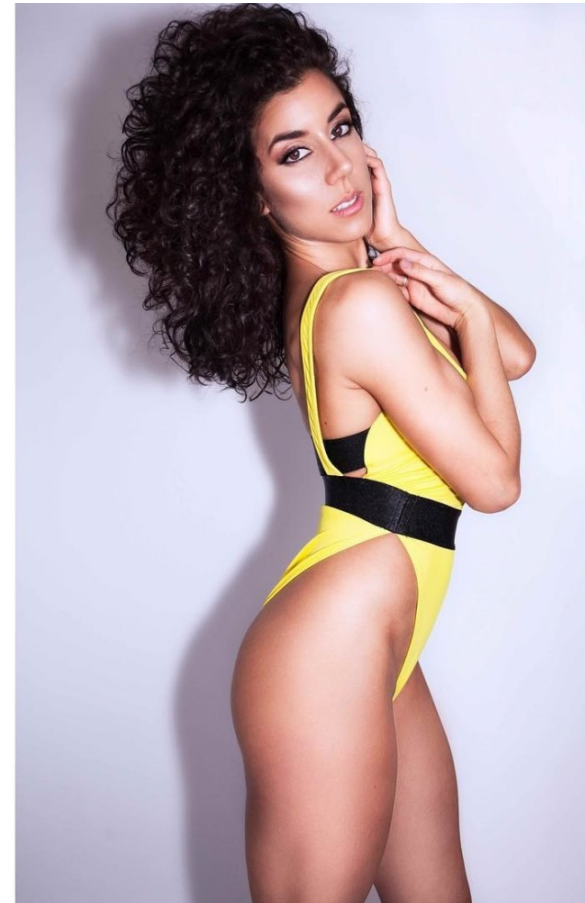

m|s
REPRESENTS

LUCIA M

Height: 162cm / 5' 4" Bust: 81cm / 32" Waist: 66cm 26" Shoes: 36 EU / 5 US / 3 UK Hair: Dark brown Eyes: Brown

m|s
REPRESENTS

LUCIA M

Height: 162cm / 5' 4" Bust: 81cm / 32" Waist: 66cm 26" Shoes: 36 EU / 5 US / 3 UK Hair: Dark brown Eyes: Brown

LUCIA M

Height: 162cm / 5' 4" Bust: 81cm / 32" Waist: 66cm 26" Shoes: 36 EU / 5 US / 3 UK Hair: Dark brown Eyes: Brown

LUCIA M

Height: 162cm / 5' 4" Bust: 81cm / 32" Waist: 66cm / 26" Shoes: 36 EU / 5 US / 3 UK Hair: Dark brown Eyes: Brown

m|s
REPRESENTS

LUCIA M

Height: 162cm / 5' 4" Bust: 81cm / 32" Waist: 66cm 26" Shoes: 36 EU / 5 US / 3 UK Hair: Dark brown Eyes: Brown