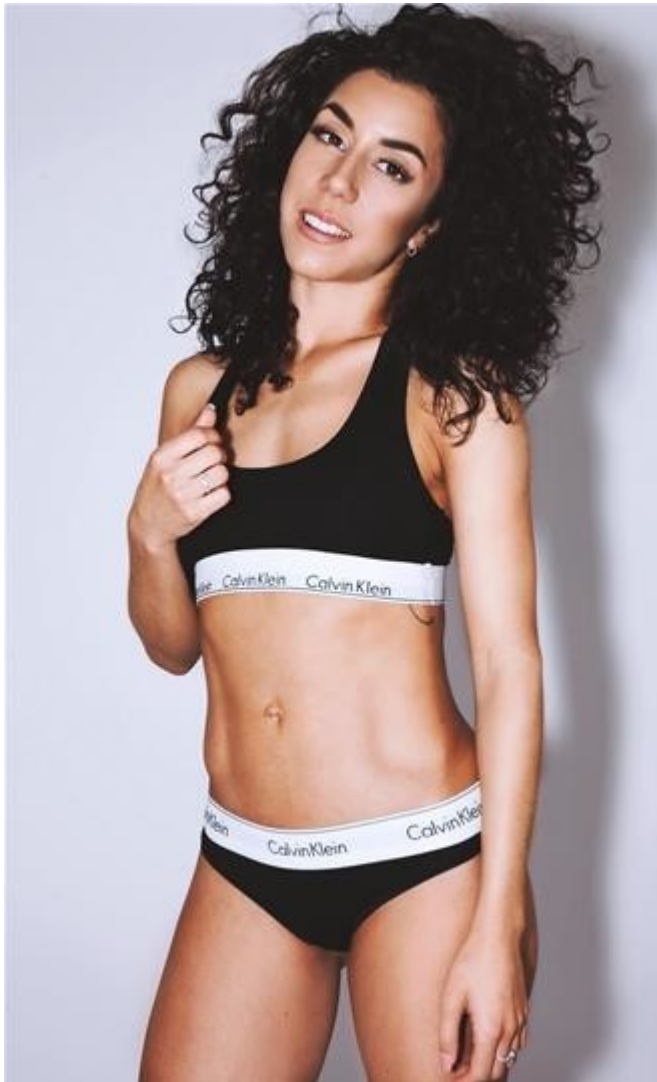

m|s
REPRESENTS

LUCIA M

Height: 162cm / 5' 4" Bust: 81cm / 32" Waist: 66cm 26" Shoes: 36 EU / 5 US / 3 UK Hair: Dark brown Eyes: Brown

m|s
REPRESENTS

LUCIA M

Height: 162cm / 5' 4" Bust: 81cm / 32" Waist: 66cm 26" Shoes: 36 EU / 5 US / 3 UK Hair: Dark brown Eyes: Brown

LUCIA M

Height: 162cm / 5' 4" Bust: 81cm / 32" Waist: 66cm 26" Shoes: 36 EU / 5 US / 3 UK Hair: Dark brown Eyes: Brown

LUCIA M

Height: 162cm / 5' 4" Bust: 81cm / 32" Waist: 66cm / 26" Shoes: 36 EU / 5 US / 3 UK Hair: Dark brown Eyes: Brown

m|s
REPRESENTS

LUCIA M

Height: 162cm / 5' 4" Bust: 81cm / 32" Waist: 66cm 26" Shoes: 36 EU / 5 US / 3 UK Hair: Dark brown Eyes: Brown