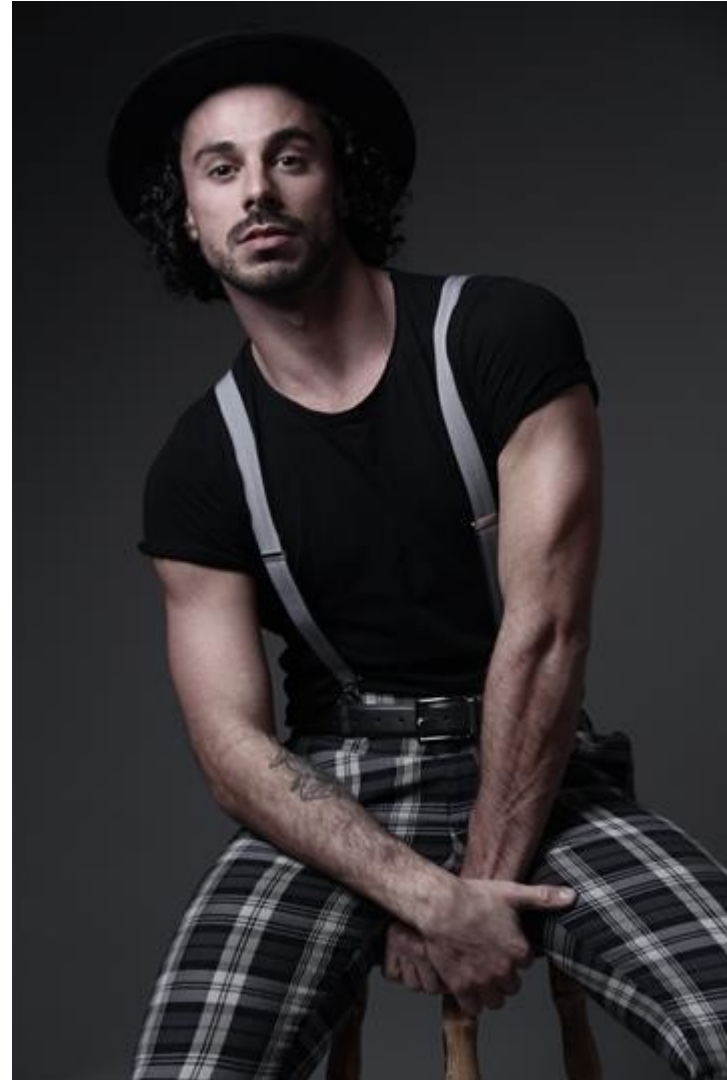

m|s
REPRESENTS

GIANNI A

Height: 180cm / 5' 11" Waist: 81cm 32" Shoes: 45.5EU / 11½US / 11UK Hair: Black Eyes: Brown

GIANNI A

Height: 180cm / 5' 11" Waist: 81cm 32" Shoes: 45.5EU / 11½US / 11UK Hair: Black Eyes: Brown

m|s
REPRESENTS

GIANNI A

Height: 180cm / 5' 11" Waist: 81cm 32" Shoes: 45.5EU / 11½US / 11UK Hair: Black Eyes: Brown

m|s
REPRESENTS

GIANNI A

Height: 180cm / 5' 11" Waist: 81cm 32" Shoes: 45.5EU / 11½US / 11UK Hair: Black Eyes: Brown