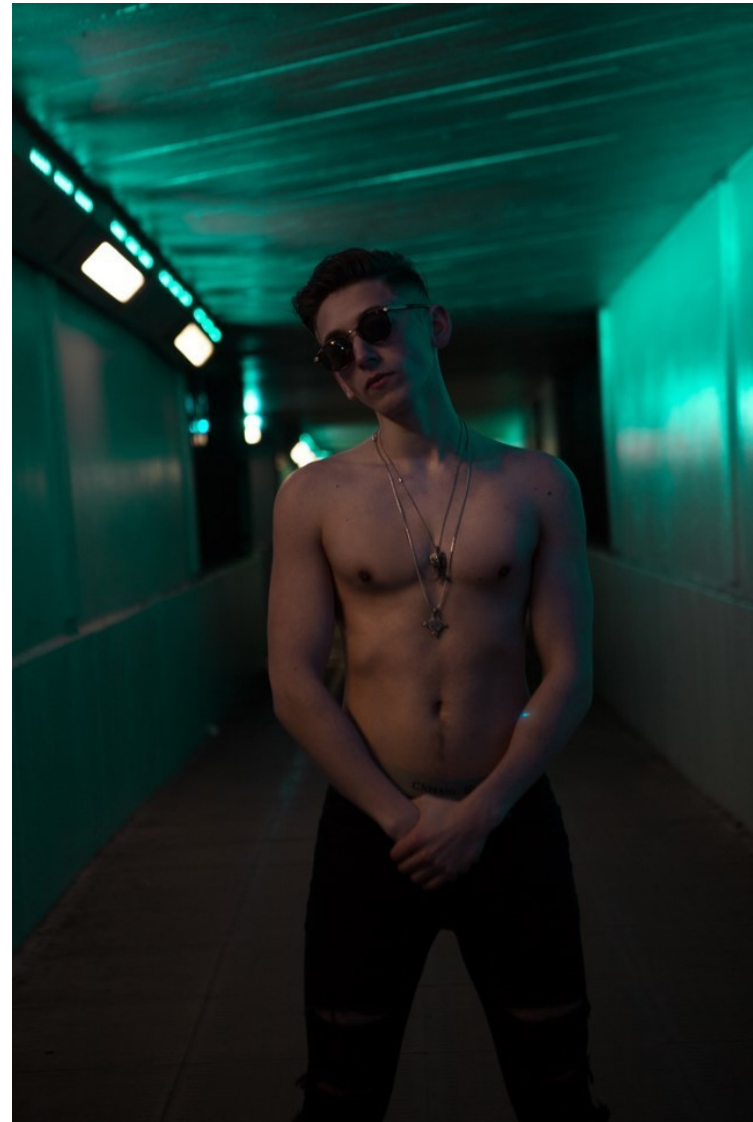

m|s
REPRESENTS

HAMISH J

Height: 173cm / 5' 8" Chest: 91.5cm / 36" Waist: 70.5cm 28" Shoes: 42 EU / 8½ US / 8 UK Hair: Brown Eyes: Green

HAMISH J

Height: 173cm / 5' 8" Chest: 91.5cm / 36" Waist: 70.5cm 28" Shoes: 42 EU / 8½ US / 8 UK Hair: Brown Eyes: Green

HAMISH J

Height: 173cm / 5' 8" Chest: 91.5cm / 36" Waist: 70.5cm 28" Shoes: 42 EU / 8½ US / 8 UK Hair: Brown Eyes: Green

HAMISH J

Height: 173cm / 5' 8" Chest: 91.5cm / 36" Waist: 70.5cm 28" Shoes: 42 EU / 8½ US / 8 UK Hair: Brown Eyes: Green

HAMISH J

Height: 173cm / 5' 8" Chest: 91.5cm / 36" Waist: 70.5cm 28" Shoes: 42 EU / 8½ US / 8 UK Hair: Brown Eyes: Green