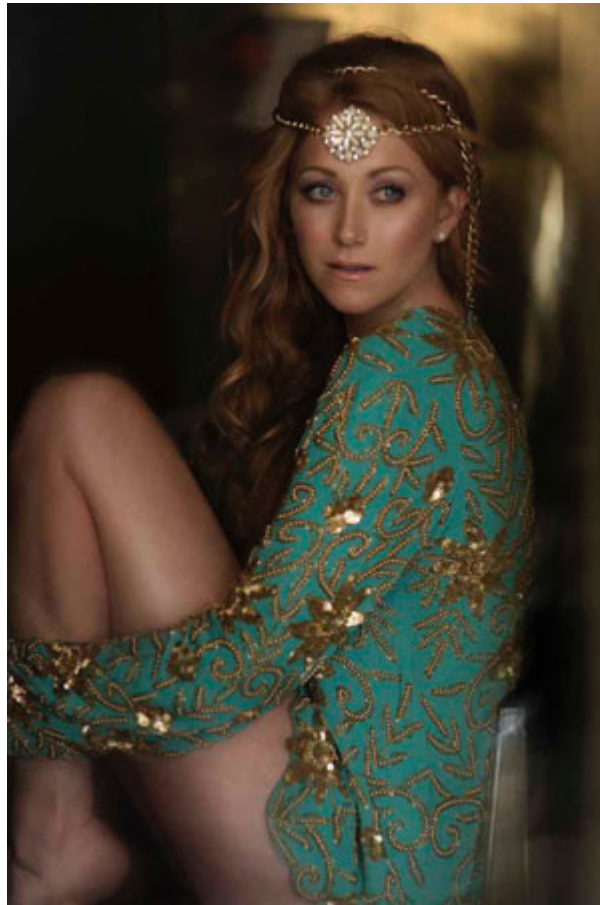

**m|s**  
REPRESENTS

**KAYLEIGH R**

Height: 178cm / 5' 10" Bust: 86cm / 34" Waist: 68cm 27" Shoes: 40 EU / 9 US / 7 UK Hair: Red Eyes: Blue

**KAYLEIGH R**

Height: 178cm / 5' 10" Bust: 86cm / 34" Waist: 68cm 27" Shoes: 40 EU / 9US / 7UK Hair: Red Eyes: Blue

**KAYLEIGH R**

Height: 178cm / 5' 10"   Bust: 86cm / 34"   Waist: 68cm 27"   Shoes: 40 EU / 9US / 7UK   Hair: Red   Eyes: Blue

**KAYLEIGH R**

Height: 178cm / 5' 10" Bust: 86cm / 34" Waist: 68cm 27" Shoes: 40 EU / 9US / 7UK Hair: Red Eyes: Blue

**m|s**  
REPRESENTS

**KAYLEIGH R**

Height: 178cm / 5' 10"   Bust: 86cm / 34"   Waist: 68cm 27"   Shoes: 40 EU / 9US / 7UK   Hair: Red   Eyes: Blue

**m|s**  
REPRESENTS

**KAYLEIGH R**

Height: 178cm / 5' 10"   Bust: 86cm / 34"   Waist: 68cm / 27"   Shoes: 40 EU / 9 US / 7 UK   Hair: Red   Eyes: Blue