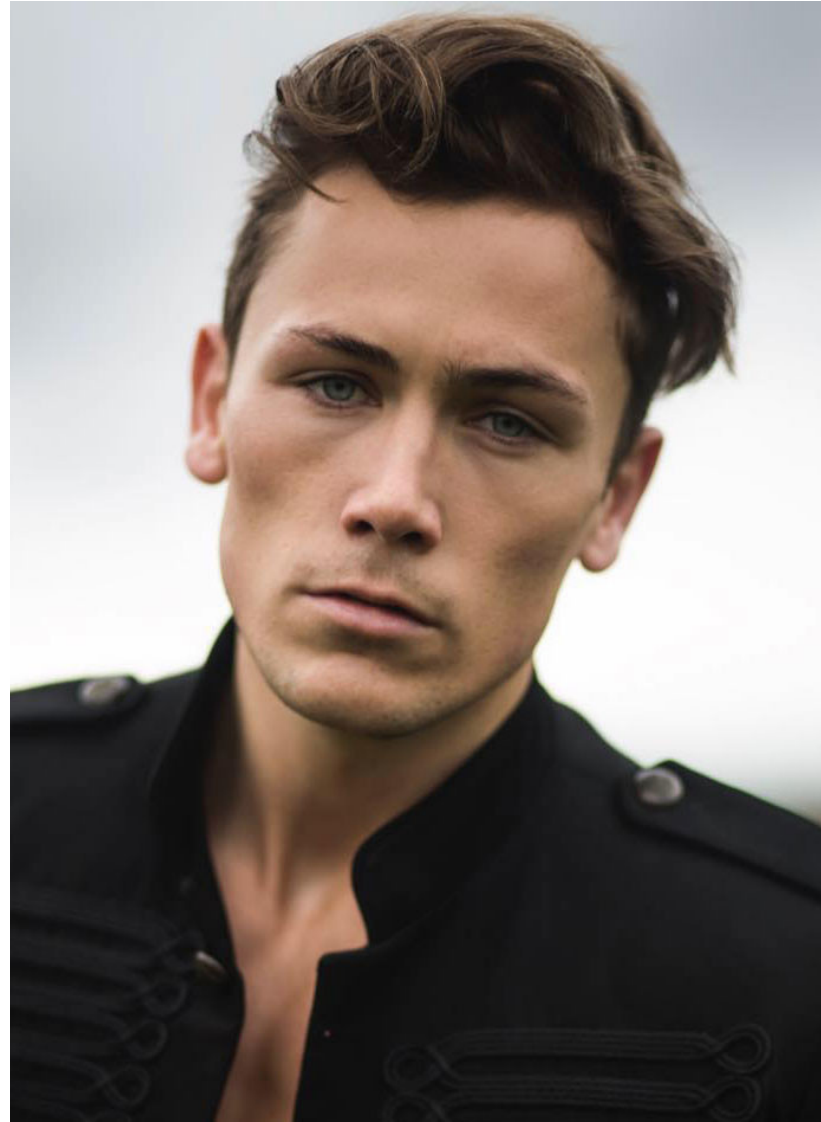

m|s
REPRESENTS

MATTHEW L

Height: 183cm / 6' 0" Chest: 94.5cm / 37" Waist: 81.5cm 32" Shoes: 44.5EU / 10½US / 10UK Hair: Brown Eyes: Grey

m|s
REPRESENTS

MATTHEW L

Height: 183cm / 6' 0" Chest: 94.5cm / 37" Waist: 81.5cm 32" Shoes: 44.5EU / 10½US / 10UK Hair: Brown Eyes: Grey

m|s
REPRESENTS

MATTHEW L

Height: 183cm / 6' 0" Chest: 94.5cm / 37" Waist: 81.5cm 32" Shoes: 44.5EU / 10½US / 10UK Hair: Brown Eyes: Grey