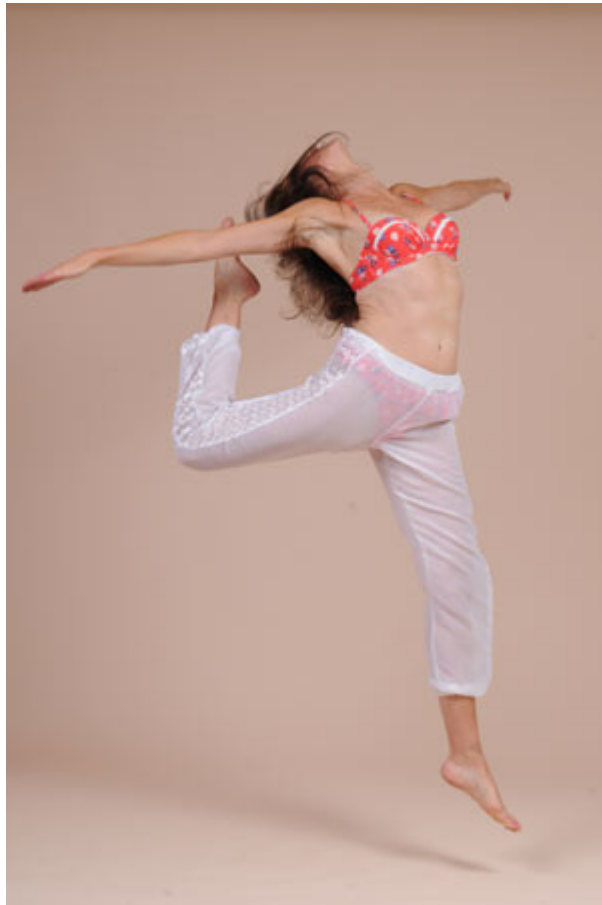

m|s
REPRESENTS

ROSALYN WALSH

Height: 169cm / 5' 6½" Bust: 86cm / 34" A Waist: 68.5cm / 27" Hips: 89cm / 35" Shoes: 39 EU / 8 US / 6 UK Hair: Light brown Eyes: Blue gray

ROSALYN WALSH

Height: 169cm / 5' 6½" Bust: 86cm / 34" A Waist: 68.5cm / 27" Hips: 89cm / 35" Shoes: 39 EU / 8 US / 6 UK Hair: Light brown Eyes: Blue gray

ROSALYN WALSH

Height: 169cm / 5' 6½" Bust: 86cm / 34" A Waist: 68.5cm / 27" Hips: 89cm / 35" Shoes: 39 EU / 8US / 6UK Hair: Light brown Eyes: Blue gray

ROSALYN WALSH

Height: 169cm / 5' 6½" Bust: 86cm / 34" A Waist: 68.5cm / 27" Hips: 89cm / 35" Shoes: 39 EU / 8 US / 6 UK Hair: Light brown Eyes: Blue gray

ROSALYN WALSH

Height: 169cm / 5' 6½" Bust: 86cm / 34" A Waist: 68.5cm / 27" Hips: 89cm / 35" Shoes: 39 EU / 8US / 6UK Hair: Light brown Eyes: Blue gray

photography by Ingrid Weel Media Ltd.

ROSALYN WALSH