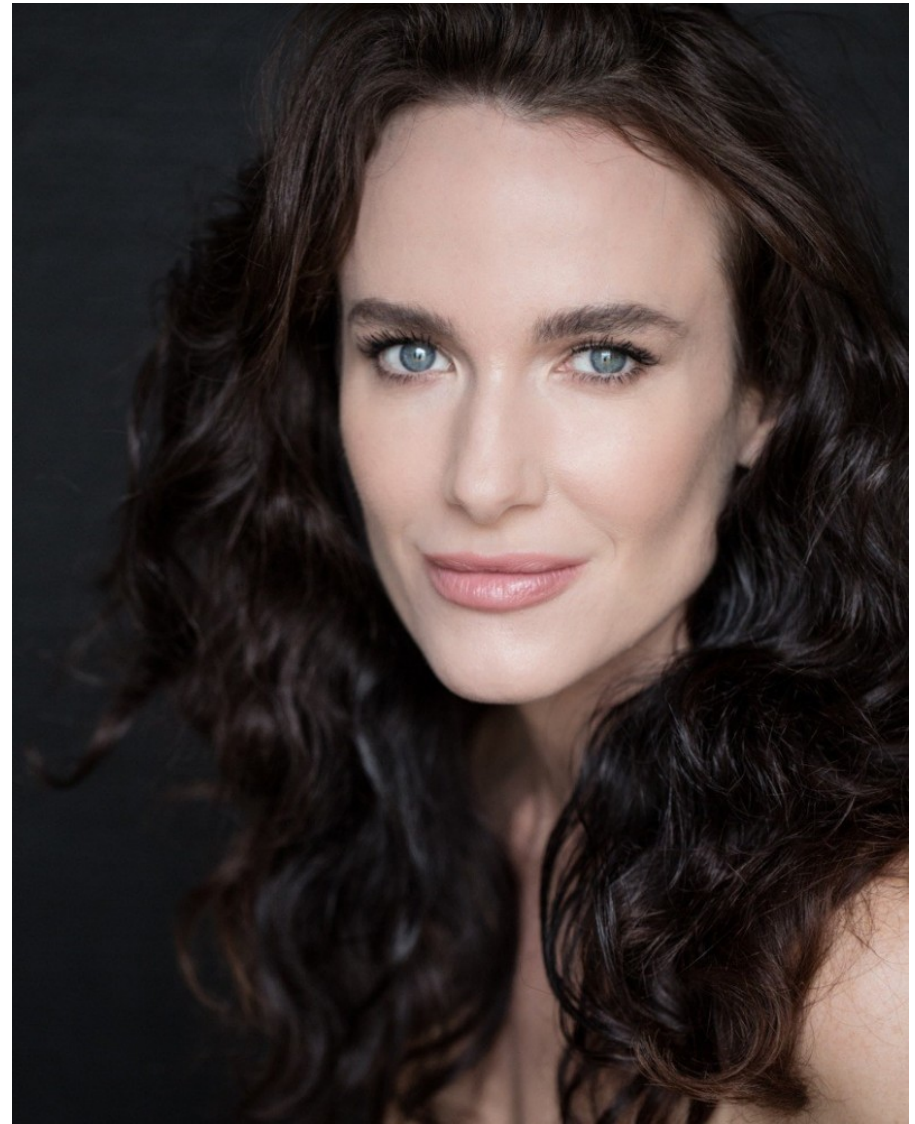

m|s
REPRESENTS

TARAN

Height: 173cm / 5' 8" Bust: 86.5cm / 34" Waist: 71cm 28" Hips: 96cm / 38" Shoes: 40 EU / 9 US / 7 UK Hair: Dark brown Eyes: Blue

TARAN

Height: 173cm / 5' 8" Bust: 86.5cm / 34" Waist: 71cm 28" Hips: 96cm / 38" Shoes: 40 EU / 9 US / 7 UK Hair: Dark brown Eyes: Blue