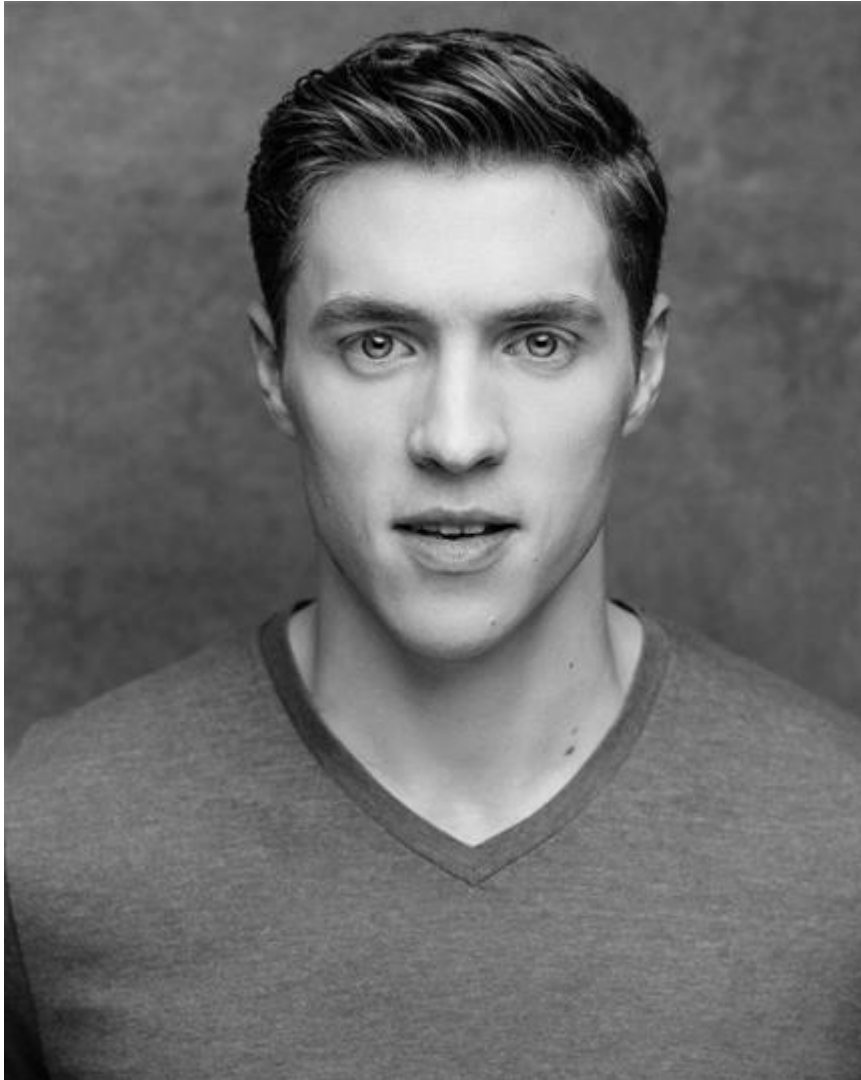

m|s
REPRESENTS

TOM B

Height: 183cm / 6' 0" Chest: 101cm / 40" Waist: 81cm 32" Shoes: 44.5EU / 10½US / 10UK Hair: Dark blond Eyes: Blue

m|s
REPRESENTS

TOM B

Height: 183cm / 6' 0" Chest: 101cm / 40" Waist: 81cm 32" Shoes: 44.5EU / 10½US / 10UK Hair: Dark blond Eyes: Blue

TOMB

Height: 183cm / 6' 0" Chest: 101cm / 40" Waist: 81cm 32" Shoes: 44.5EU / 10½US / 10UK Hair: Dark blond Eyes: Blue

TOM B

Height: 183cm / 6' 0" Chest: 101cm / 40" Waist: 81cm 32" Shoes: 44.5EU / 10½US / 10UK Hair: Dark blond Eyes: Blue