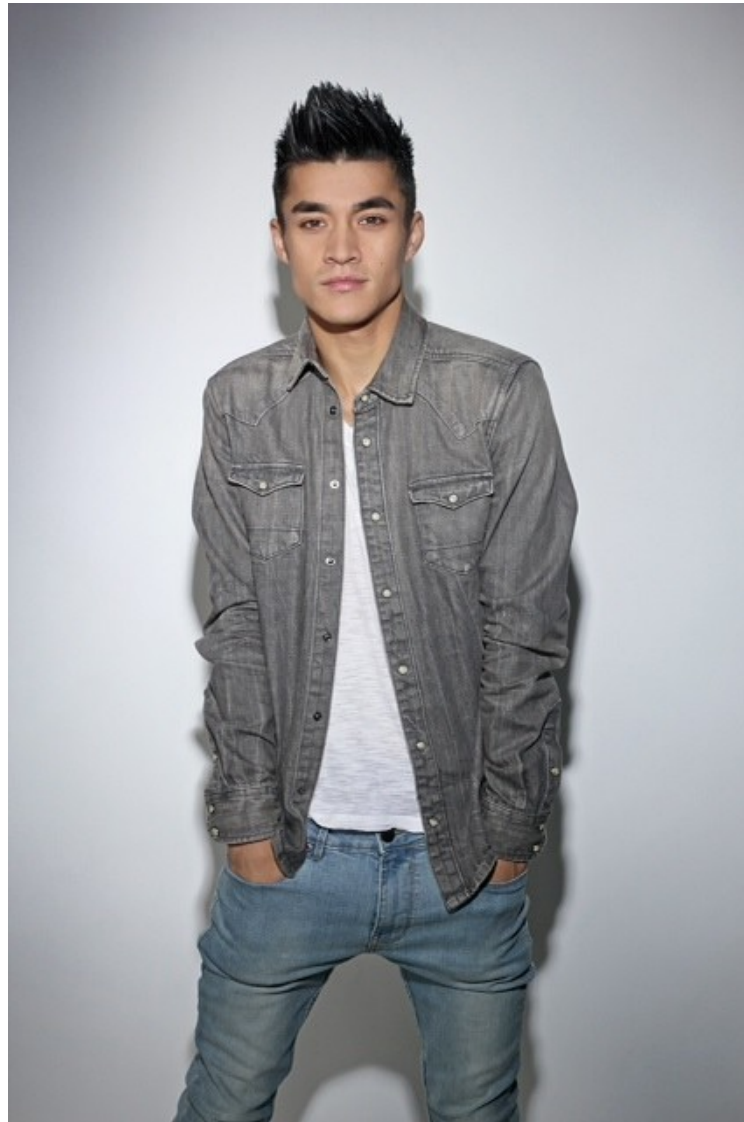

**m|S**  
REPRESENTS

**WILSON C**

Height: 168cm / 5' 6" Chest: 91.5cm / 36" Waist: 71.5cm 28" Shoes: 42EU / 8½US / 8UK Hair: Dark brown Eyes: Brown

**m|s**  
REPRESENTS

**WILSON C**

Height: 168cm / 5' 6" Chest: 91.5cm / 36" Waist: 71.5cm 28" Shoes: 42 EU / 8½ US / 8 UK Hair: Dark brown Eyes: Brown

**m|s**  
REPRESENTS

**WILSON C**

Height: 168cm / 5' 6" Chest: 91.5cm / 36" Waist: 71.5cm 28" Shoes: 42 EU / 8½ US / 8 UK Hair: Dark brown Eyes: Brown